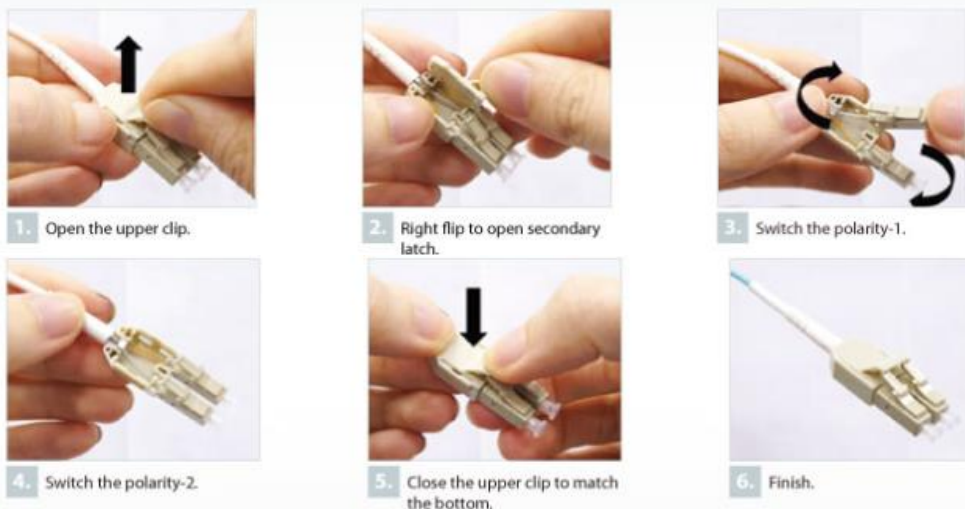

LC Compact (LCC) SM UPC Blue, single boot	L41
LC Compact (LCC) SM 8° APC green, single boot green	L42
LC Compact (LCC) MM PC black, single boot black	L43

Green SM APC

Blue SM UPC

Black OM4