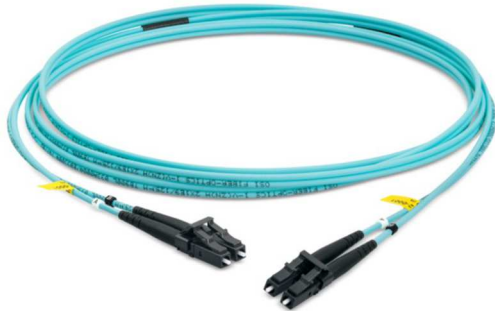

Fiber Optic Patchcords LC Duplex  
Zip-Cord 2x2.1mm

**UPZCC02DZ2CL23S-XXX**  
**UPZCC02DZ2SL20S-XXX**  
**UPZCC02DZ2SL22S-XXX**

**Description**

LC Duplex to LC Duplex patchcord with Plenum rated cable

**Available Variants**

	Cable	Connector
OM4	aqua	black
SM	yellow	blue
SMAPC	yellow	green

**Connector parts**

Connectors	LC Duplex black housing with ceramic ferrule
Dust cap	Translucent Double Dustcap for fast installation and use of Visual Fault Locators
Cable	2 Fibers Zip Cord Aqua Plenum jacketed cable, 2x2.8mm (2x0.11")
Label	wrap label, Serial number labels with length information at both patchcord ends
Polarity	Crossed/Flipped A/B (also available straight – on demand)

Fiber Optic Patchcords LC Duplex  
Zip-Cord 2x2.1mm

UPZCC02DZ2CL23S-XXX  
UPZCC02DZ2SL20S-XXX  
UPZCC02DZ2SL22S-XXX

- Multimode low IL OM2, OM3, OM4, OM5, 50/125µm 0.15dB

**Mechanical properties**

Connector to cable Strain relief max. 70 N, dependent on cable type