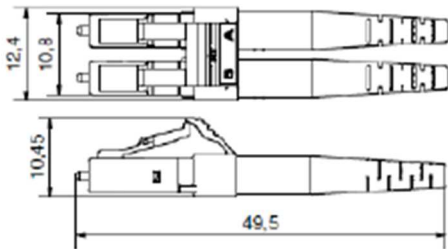

Fiber Optic Patchcords LC Duplex  
Zip-Cord 2x2.1mm

**UPZCC02DZ2CL23S-XXX**  
**UPZCC02DZ2SL20S-XXX**  
**UPZCC02DZ2SL22S-XXX**

**Description**

LC Duplex to LC Duplex patchcord with Plenum rated cable

**Available Variants**

	Cable	Connector
OM4	aqua	black
SM	yellow	blue
SMAPC	yellow	green

**Connector parts**

Connectors	LC Duplex black housing with ceramic ferrule
Dust cap	Translucent Double Dustcap for fast installation and use of Visual Fault Locators
Cable	2 Fibers Zip Cord Aqua Plenum jacketed cable, 2x2.8mm (2x0.11")
Label	wrap label, Serial number labels with length information at both patchcord ends
Polarity	Crossed/Flipped A/B (also available straight – on demand)

**Cable fire Performance**

Plenum rated

**Environmental Data**

Transport and storage - 25°C to + 70°C  
Installation - 5°C to + 50°C  
In use - 5°C to + 70°C

**Packing  
Delivery form**

Rosenberger Standard  
Length < 30 m 1 pcs in bag  
Length ≥ 30 m 1 pcs in box